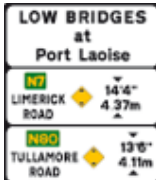

Information Signs

This section includes road signs showing directions and the location of services or other places of interest to tourists.

Advance direction signs	
 <p>Motorway</p>  <p>Regional road</p>	 <p>National road</p>  <p>National road</p>

Direction signs (at junctions)	
 <p>Motorway direction sign</p>  <p>National road direction signs</p>  <p>Regional road direction sign</p>  <p>Local road direction sign</p>  <p>Destination distance sign</p>  <p>Town or village sign</p>  <p>Slow lane sign</p>  <p>Cul-de-sac</p>  <p>Industrial estate symbol</p>	 <p>Lay-by ahead sign</p>  <p>Hospital ahead sign</p>  <p>Lay-by sign</p>  <p>Hospital sign</p>  <p>Carpark with facilities for disabled persons</p>

Disabled persons parking bay

Airport symbol

Ferry symbol

Alternative route for high vehicles

Traffic calming sign

Supplementary plate

Ramps on road

SOS lay-by

Advance information sign for low clearance

Traffic calming sign

Tourist information signs

Advance sign for facilities in lay-by

Advance sign for lay-by with tourism information

Sign for Óige youth hostels

Advance direction to local services